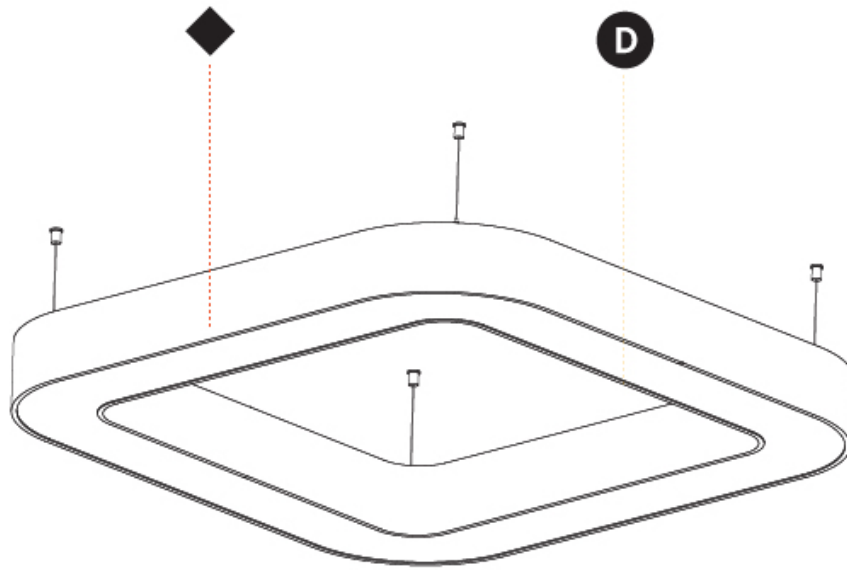

GLORIOUS QUANTUM SUSPENSION

A30213-

PROJECT _____

TYPE _____

SPECIFIER _____

QUANTITY _____

DATE _____