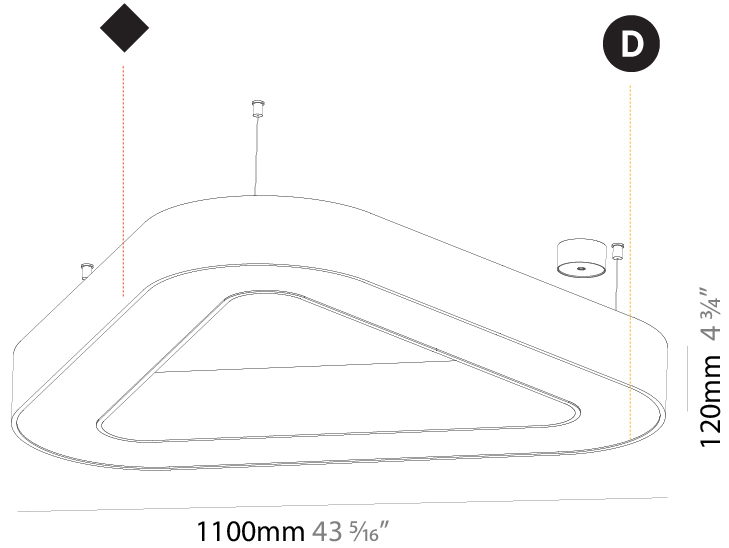

GENERAL

Series: Glorious
Subseries: Glorious Victory
Brand: Prolicht
Division: Architectural
Mounting Type: Suspension
Mounting Location: Ceiling
Subcategory: Ambient

PHYSICAL

Shape: Abstract
Length (mm): 1100
Length (in): 43 ⁵/₁₆
Width (mm): 1100
Width (in): 43 ⁵/₁₆
Height (mm): 120
Height (in): 4 ³/₄
Max. Overall Height (mm): 2120
Max. Overall Height (in): 83 ⁷/₁₆
Light Distribution: Direct
Weight (kg): 10.561
Weight (lbs): 23.23
Diffuser: PMMA - Opal or Micro-Prism
Fixture Finish: SSR / BKV / CWI / CRY / HAB / LAG / UFT / ITA / RUA / RUR / MIC / FTG / MYG / TWT / LOD / PUS / FRO / FUP / KIA / POP / BLS / SPG / MEY / GOH / GUM / CHC / COM / ABZ / JAG / OBR / MOS / ROR
Fixture Material: Aluminum

ELECTRICAL

Lamp Type: LED (Zhaga Standard)
Input Wattage (W): 45
Total Output Wattage (W): 36 / 28.8 (3500K)
Dimming: Non-Dimming / Phase Dimming (120Vac only) / 0-10V Dimming
Driver Included: Yes
Driver Location: Integrated
Driver Type: Constant Current - 120 / 277Vac
Driver Class: Class 2
Input Voltage (V): 120 - 277
Constant Current (MA): 350 / 900 (3500K)

LED

Color Temperature (°K): 3000 / 3500 / 4000
Max. Delivered Lumen (lm): 4150 / 4302 / 43390
CRI: >80 CRI
Efficiency (%): 0.65
Lamp Life (hrs): 50000

OPTICAL

RATINGS AND CERTIFICATIONS

Certified By: Certified for North American Standards
IP rating: IP20