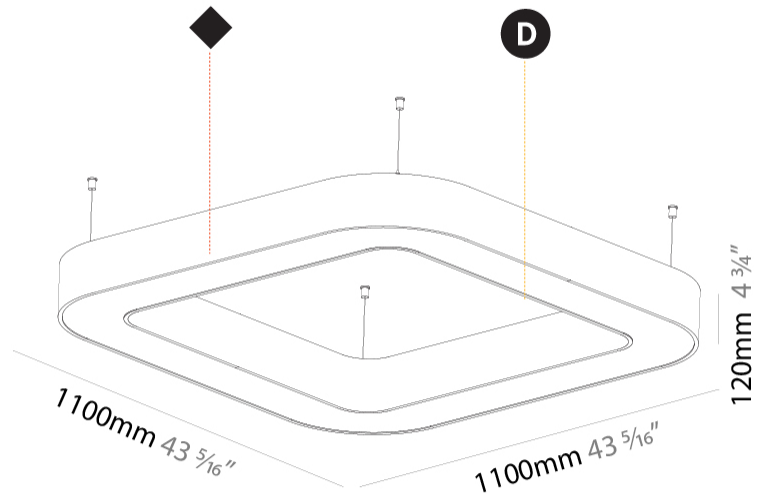

GENERAL

Series: Glorious
Subseries: Glorious Quantum
Brand: Prolicht
Division: Architectural
Mounting Type: Suspension
Mounting Location: Ceiling
Subcategory: Ambient

PHYSICAL

Shape: Square
Length (mm): 1100
Length (in): 43 5/16
Width (mm): 1100
Width (in): 43 5/16
Height (mm): 120
Height (in): 4 3/4
Max. Overall Height (mm): 2120
Max. Overall Height (in): 83 7/16
Light Distribution: Direct
Weight (kg): 13.125
Weight (lbs): 28.88
Diffuser: PMMA - Opal or Micro-Prism
Fixture Finish: SSR / BKV / CWI / CRY / HAB / LAG / UFT / ITA / RUA / RUR / MIC / FTG / MYG / TWT / LOD / PUS / FRO / FUP / KIA / POP / BLS / SPG / MEY / GOH / GUM / CHC / COM / ABZ / JAG / OBR / MOS / ROR
Fixture Material: Aluminum

ELECTRICAL

Lamp Type: LED (Zhaga Standard)
Input Wattage (W): 60
Total Output Wattage (W): 48 / 38.4 (3500K)
Dimming: Non-Dimming / Phase Dimming (120Vac only) / 0-10V Dimming
Driver Included: Yes
Driver Location: Integrated
Driver Type: Constant Current - 120 / 277Vac
Driver Class: Class 2
Input Voltage (V): 120 - 277
Constant Current (MA): 350 / 1200 (3500K)

LED

Color Temperature (°K): 3000 / 3500 / 4000
Max. Delivered Lumen (lm): 5540 / 5733 / 5850
CRI: >80 CRI
Efficiency (%): 65
Lamp Life (hrs): 50000

OPTICAL

RATINGS AND CERTIFICATIONS

Certified By: Certified for North American Standards
IP rating: IP20